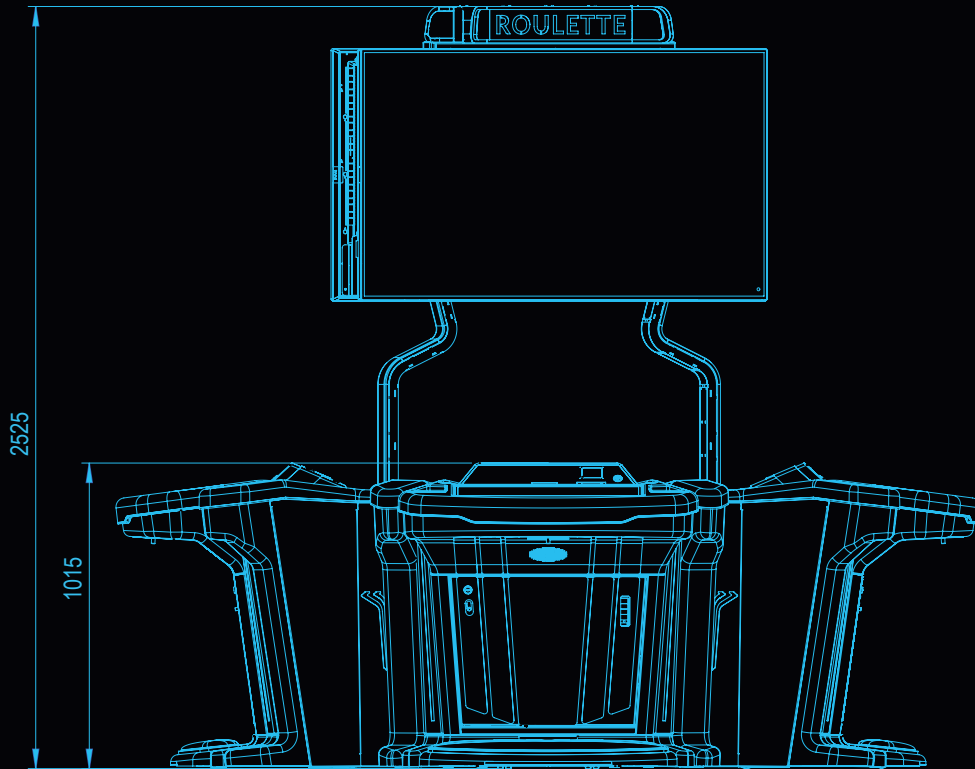

TITAN PLUS 4 V2

Weight (Basic unit)	min.115kg
LCD	27" wide
Touch system	Supported
Bill acceptor	Optional
Ticket printer	Optional
Coin acceptor	Optional
Coin hopper	Optional
Player tracking	Optional

USB charger	Supported
RFID	Supported
Voltage	230V / 50Hz
Voltage	115V / 60Hz
Power consumption	1200-2200W
Required fuse	25A slow
SAS 6.02	Supported