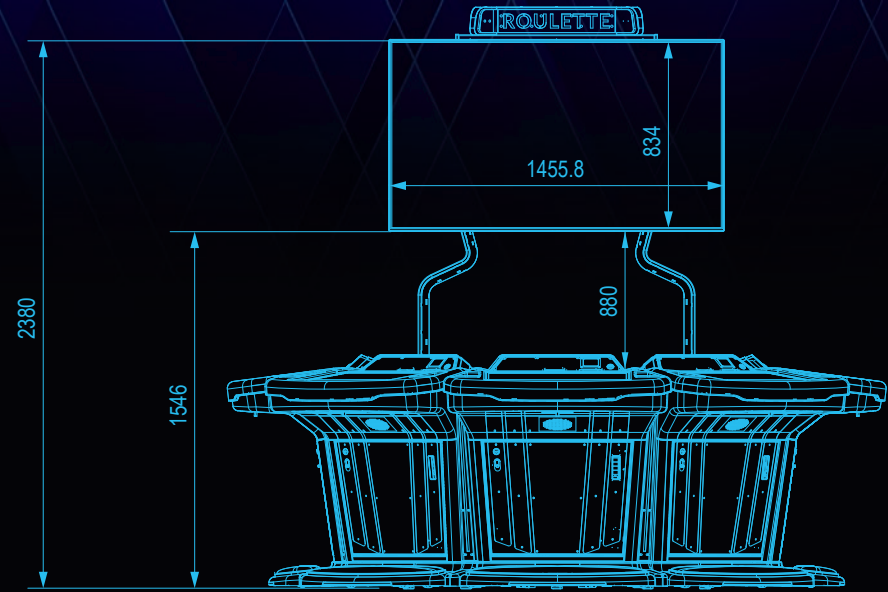

TITAN PLUS 10

Weight (Basic unit)	min.115kg
LCD	27" wide
Touch system	Supported
Bill acceptor	Optional
Ticket printer	Optional
Coin acceptor	Optional
Coin hopper	Optional
Player tracking	Optional
USB charger	Supported
RFID	Supported
Voltage	230V / 50Hz
Voltage	115V / 60Hz
Power consumption	1200-2200W
Required fuse	25A slow
SAS 6.02	Supported