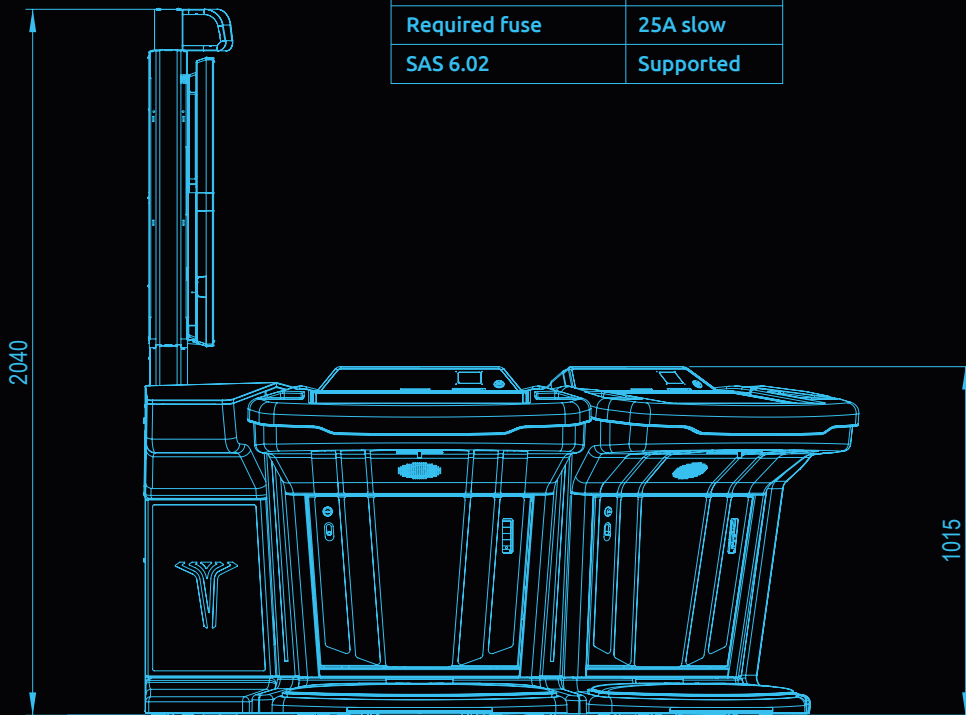

Different chrome options

TITAN PLUS 4 V1

Weight (Basic unit)	min.115kg
LCD	27" wide
Touch system	Supported
Bill acceptor	Optional
Ticket printer	Optional
Coin acceptor	Optional
Coin hopper	Optional
Player tracking	Optional
USB charger	Supported
RFID	Supported
Voltage	230V / 50Hz
Voltage	115V / 60Hz
Power consumption	1200-2200W
Required fuse	25A slow
SAS 6.02	Supported