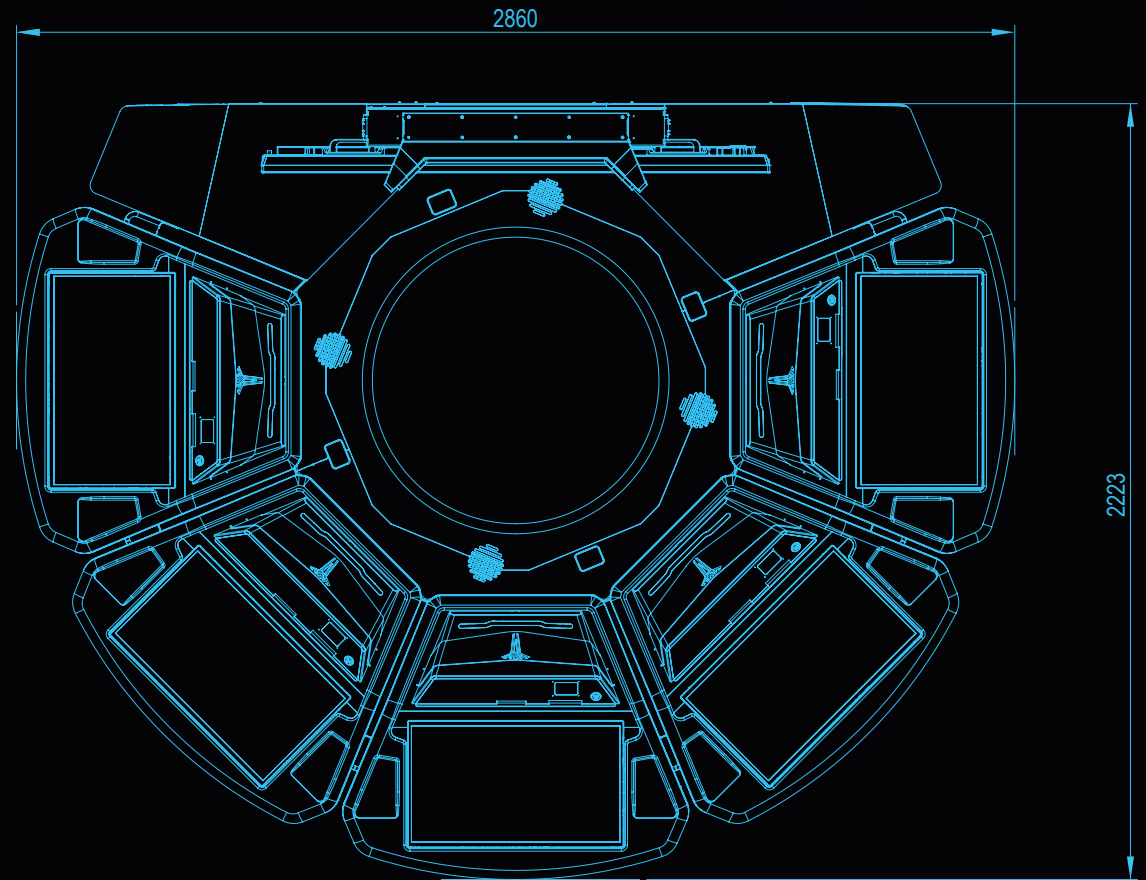

TITAN PLUS 5

Weight (Basic unit)	min.115kg
LCD	27" wide
Touch system	Supported
Bill acceptor	Optional
Ticket printer	Optional
Coin acceptor	Optional
Coin hopper	Optional
Player tracking	Optional
USB charger	Supported
RFID	Supported
Voltage	230V / 50Hz
Voltage	115V / 60Hz
Power consumption	1200-2200W
Required fuse	25A slow
SAS 6.02	Supported