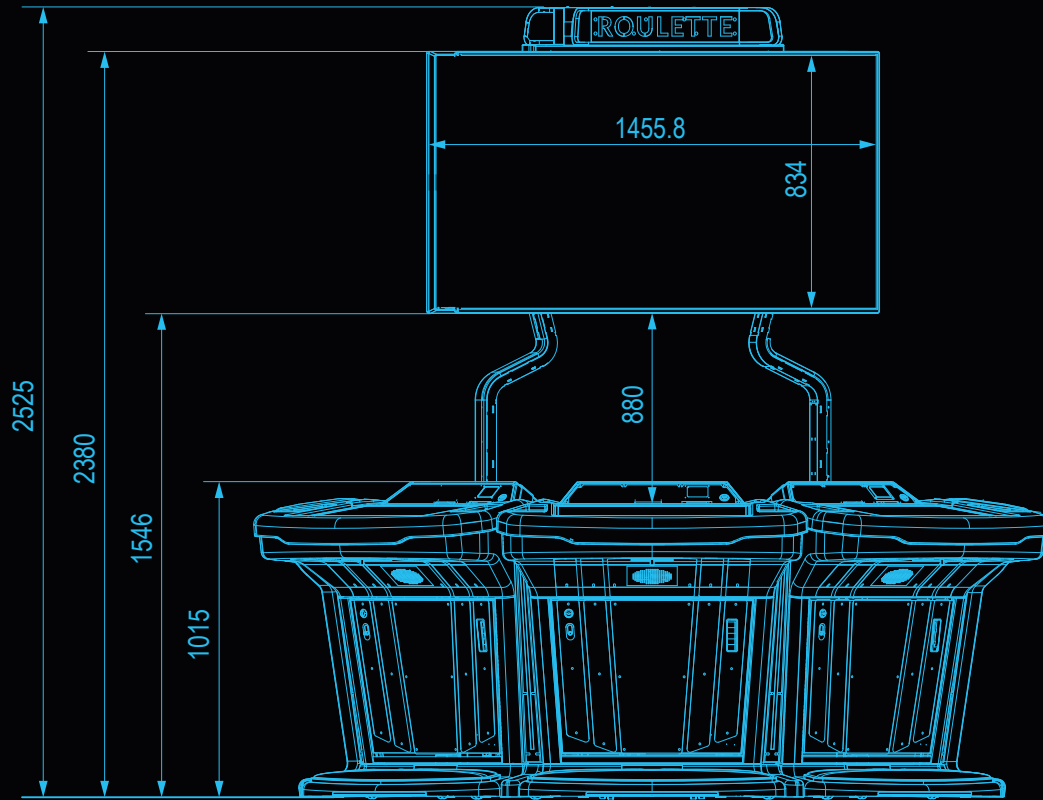

TITAN PLUS 6

Weight (Basic unit)	min.115kg
LCD	27" wide
Touch system	Supported
Bill acceptor	Optional
Ticket printer	Optional
Coin acceptor	Optional
Coin hopper	Optional
Player tracking	Optional

USB charger	Supported
RFID	Supported
Voltage	230V / 50Hz
Voltage	115V / 60Hz
Power consumption	1200-2200W
Required fuse	25A slow
SAS 6.02	Supported