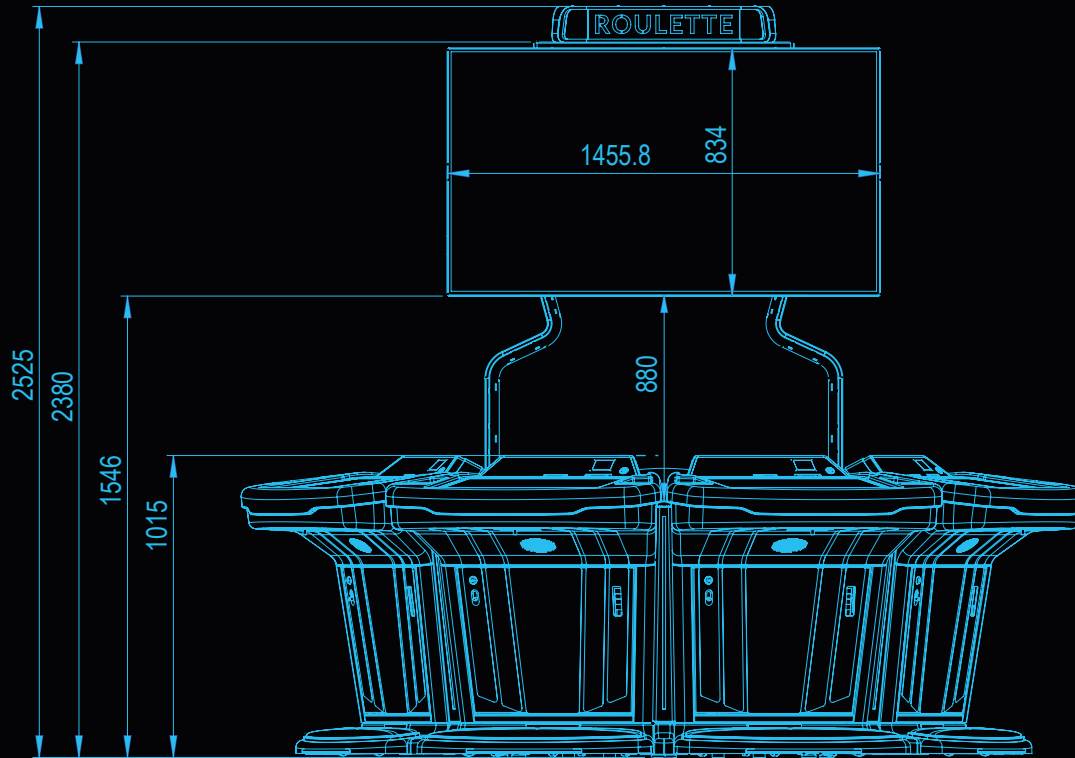

TITAN PLUS 8

Weight (Basic unit)	min.115kg
LCD	27" wide
Touch system	Supported
Bill acceptor	Optional
Ticket printer	Optional
Coin acceptor	Optional
Coin hopper	Optional
Player tracking	Optional

USB charger	Supported
RFID	Supported
Voltage	230V / 50Hz
Voltage	115V / 60Hz
Power consumption	1200-2200W
Required fuse	25A slow
SAS 6.02	Supported