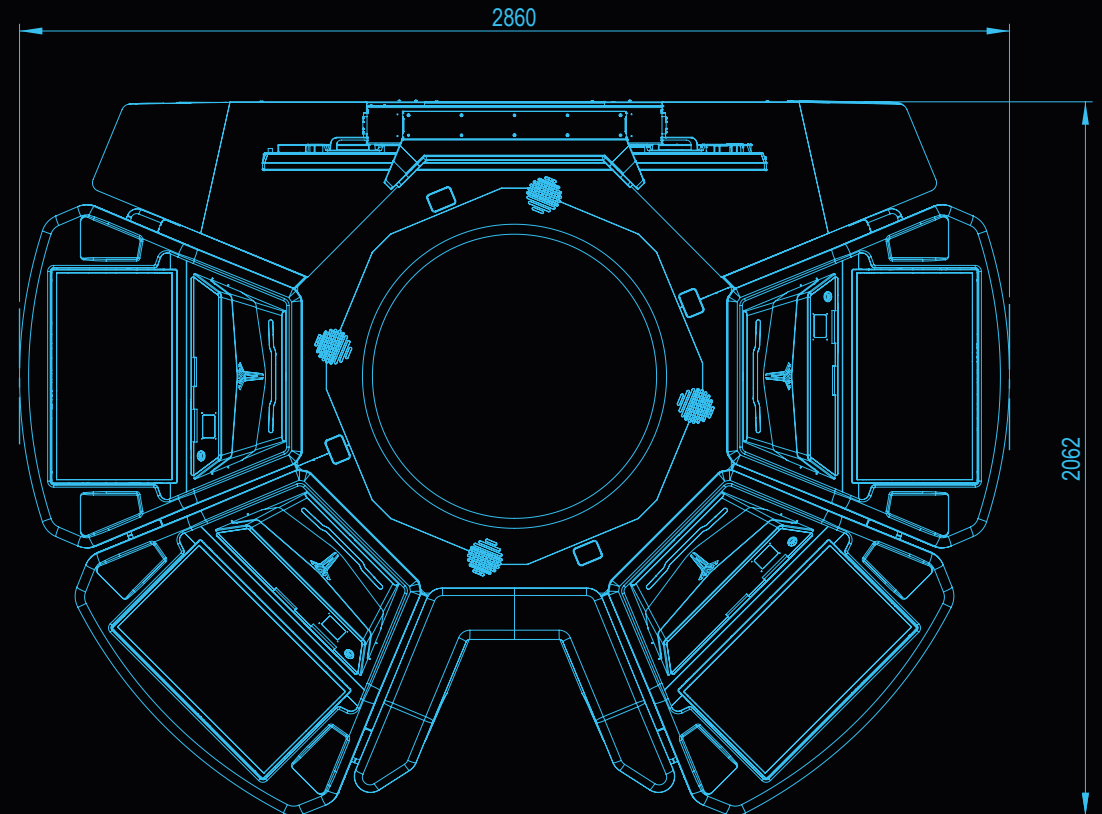

TITAN PLUS 4 V1

Weight (Basic unit)	min.115kg
LCD	27" wide
Touch system	Supported
Bill acceptor	Optional
Ticket printer	Optional
Coin acceptor	Optional
Coin hopper	Optional
Player tracking	Optional
USB charger	Supported
RFID	Supported
Voltage	230V / 50Hz
Voltage	115V / 60Hz
Power consumption	1200-2200W
Required fuse	25A slow
SAS 6.02	Supported