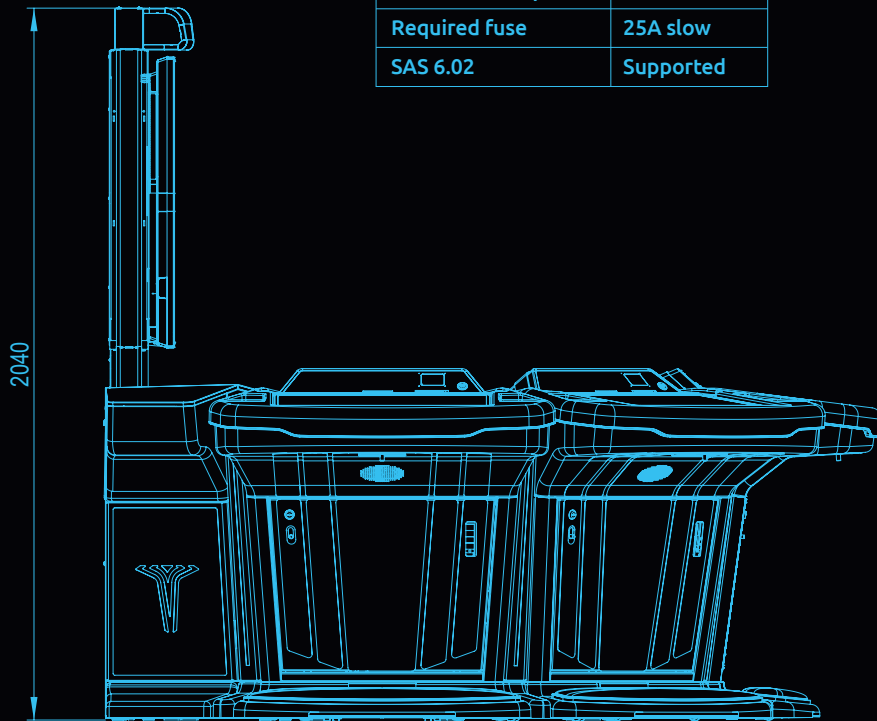

TITAN PLUS 5

Weight (Basic unit)	min.115kg
LCD	27" wide
Touch system	Supported
Bill acceptor	Optional
Ticket printer	Optional
Coin acceptor	Optional
Coin hopper	Optional
Player tracking	Optional
USB charger	Supported
RFID	Supported
Voltage	230V / 50Hz
Voltage	115V / 60Hz
Power consumption	1200-2200W
Required fuse	25A slow
SAS 6.02	Supported