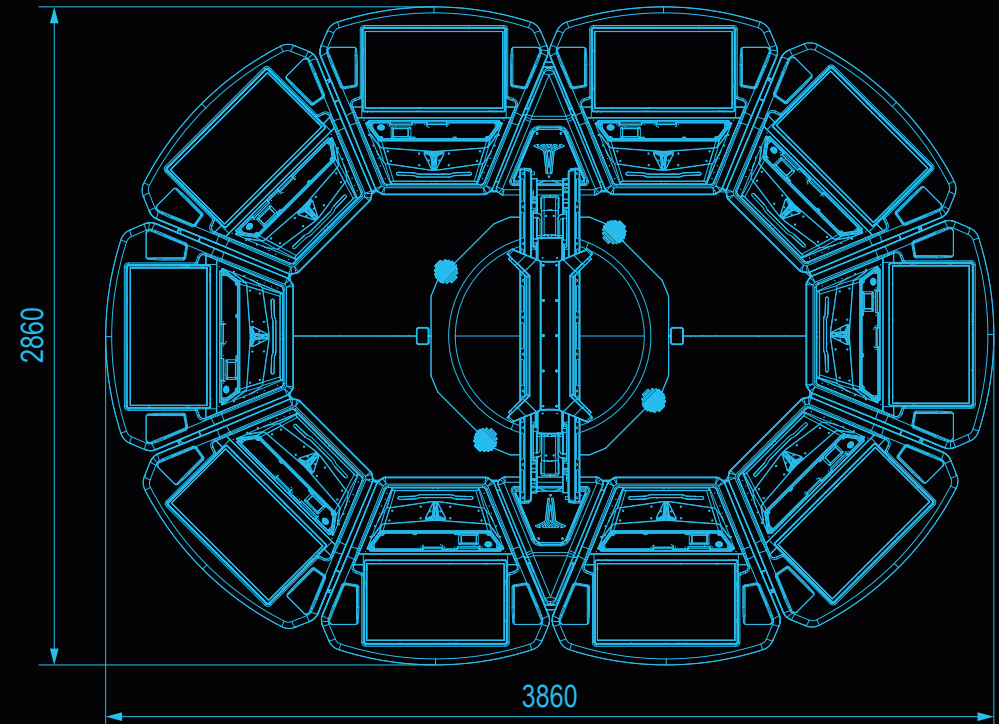

TITAN PLUS 10

Weight (Basic unit)	min.115kg
LCD	27" wide
Touch system	Supported
Bill acceptor	Optional
Ticket printer	Optional
Coin acceptor	Optional
Coin hopper	Optional
Player tracking	Optional
USB charger	Supported
RFID	Supported
Voltage	230V / 50Hz
Voltage	115V / 60Hz
Power consumption	1200-2200W
Required fuse	25A slow
SAS 6.02	Supported