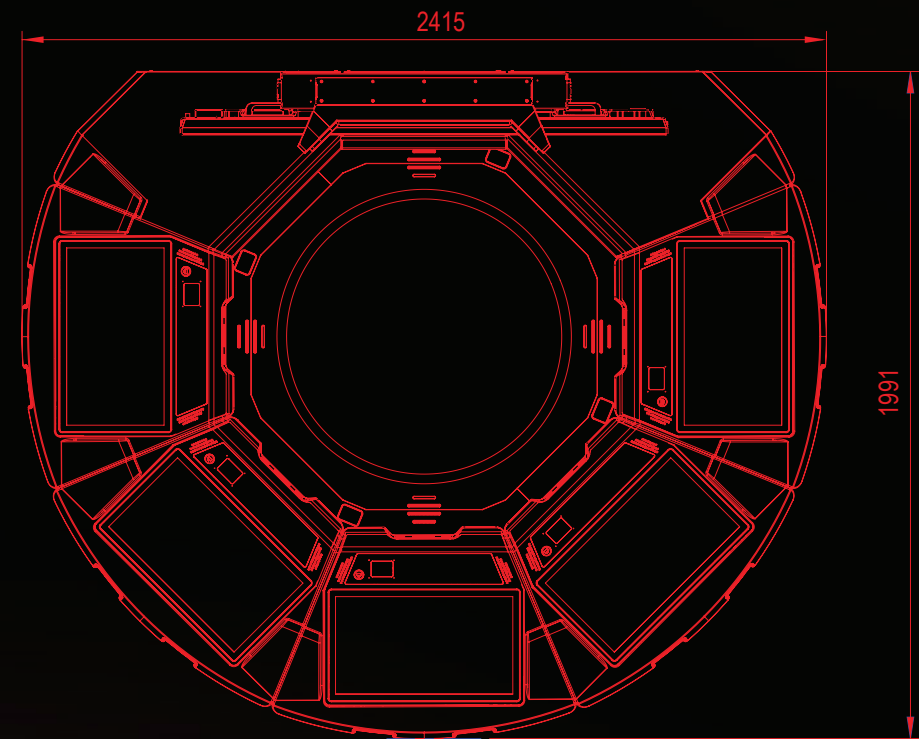

# OPTIMUM PLUS 5

Dimensions (L x W x H)	1991 x 2415 x 2116 mm
Weight	915 kg
LCD	24" wide
Touch system	Supported
Bill acceptor	Optional
Ticket printer	Optional
Coin acceptor	Optional

iButton	Supported
RFID	Optional
Voltage	230V / 50Hz
Voltage	115V / 60Hz
Power consumption	800-2200W
Required fuse	25A slow
SAS 6.02	Supported