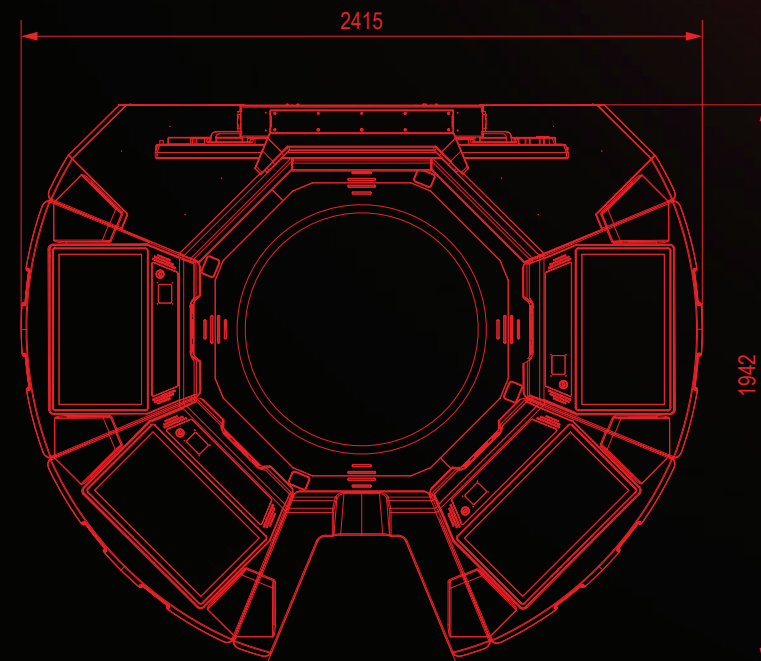

OPTIMUM PLUS 4 V2

Dimensions (L x W x H)	1942 x 2415 x 2116 mm
Weight	875 kg
LCD	24" wide
Touch system	Supported
Bill acceptor	Optional
Ticket printer	Optional
Coin acceptor	Optional
iButton	Supported
RFID	Optional
Voltage	230V / 50Hz
Voltage	115V / 60Hz
Power consumption	800-2200W
Required fuse	25A slow
SAS 6.02	Supported