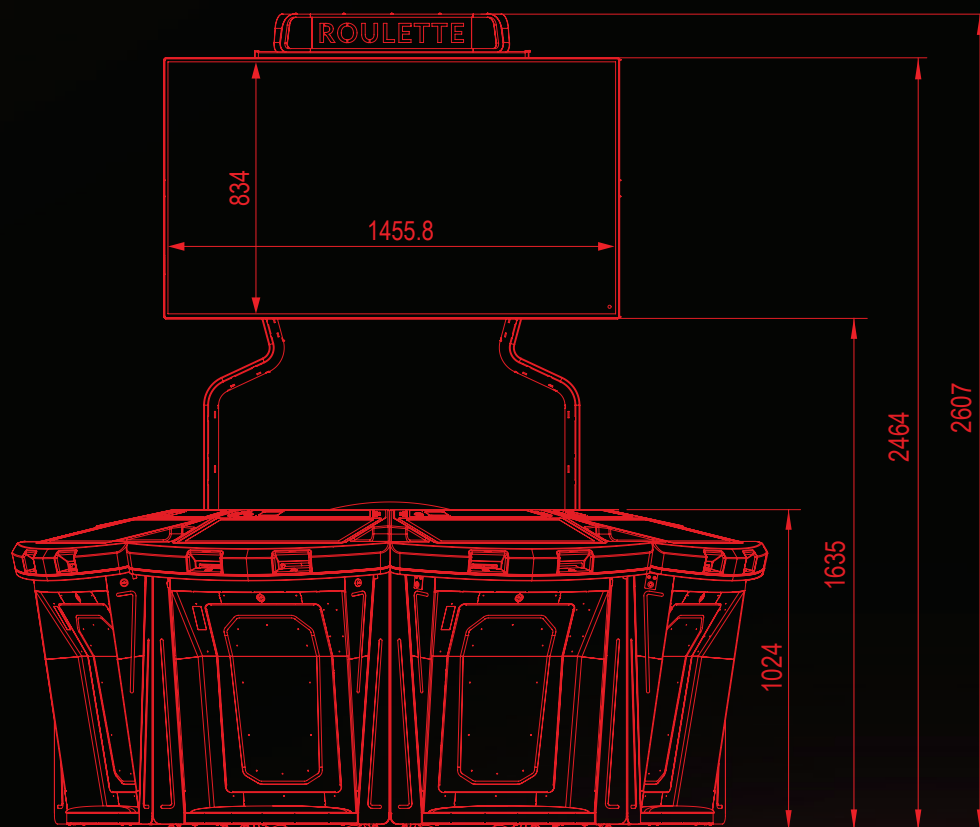

OPTIMUM PLUS 8

Dimensions (L x W x H)	2415 x 2415 x 2607 mm
Weight	1158 kg
LCD	24" wide
Touch system	Supported
Bill acceptor	Optional
Ticket printer	Optional
Coin acceptor	Optional

iButton	Supported
RFID	Optional
Voltage	230V / 50Hz
Voltage	115V / 60Hz
Power consumption	800-2200W
Required fuse	25A slow
SAS 6.02	Supported