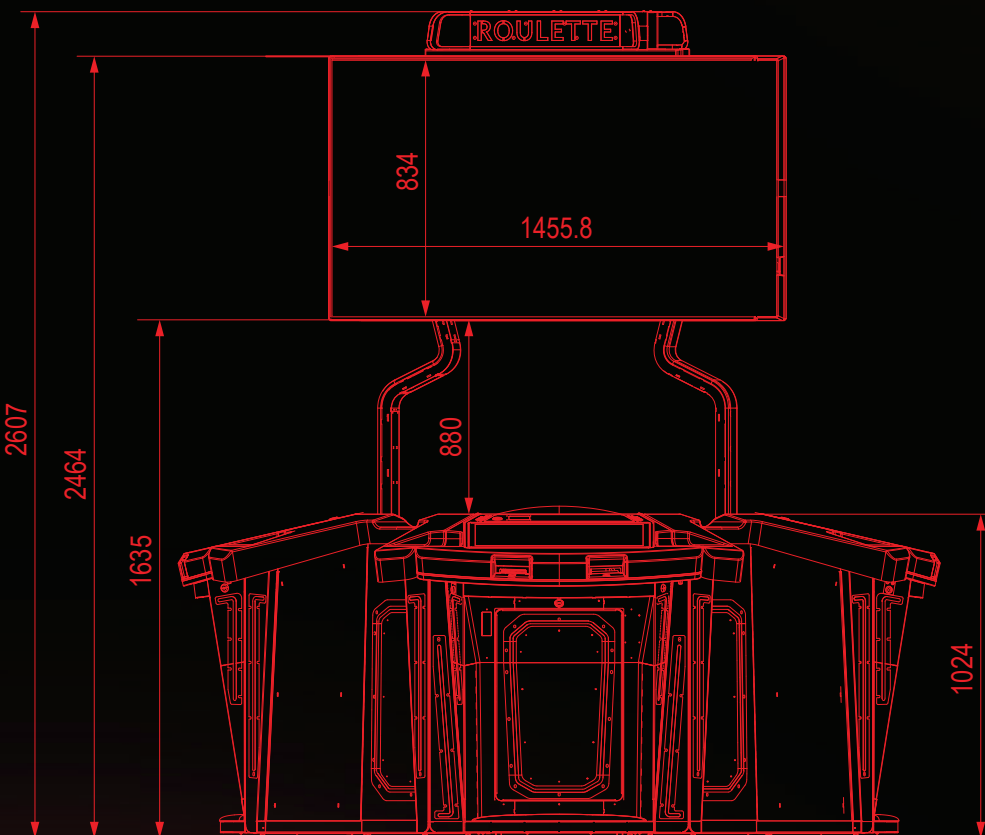

# OPTIMUM PLUS 4 V1

Dimensions (L x W x H)	2415 x 2415 x 2607 mm
Weight	998 kg
LCD	24" wide
Touch system	Supported
Bill acceptor	Optional
Ticket printer	Optional
Coin acceptor	Optional

iButton	Supported
RFID	Optional
Voltage	230V / 50Hz
Voltage	115V / 60Hz
Power consumption	800-2200W
Required fuse	25A slow
SAS 6.02	Supported