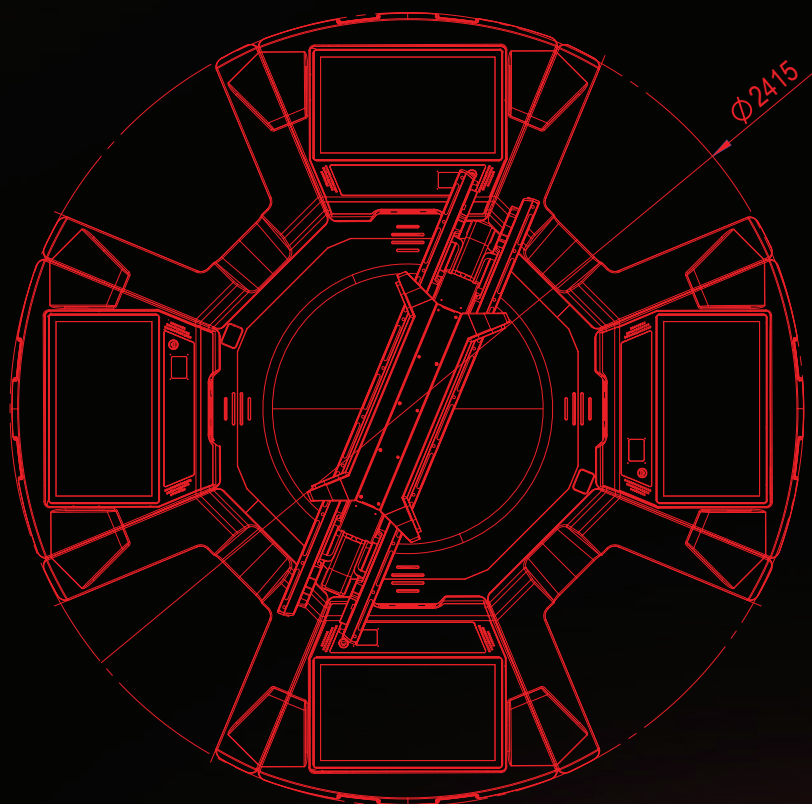

OPTIMUM PLUS 4 V1

Dimensions (L x W x H)	2415 x 2415 x 2607 mm
Weight	998 kg
LCD	24" wide
Touch system	Supported
Bill acceptor	Optional
Ticket printer	Optional
Coin acceptor	Optional

iButton	Supported
RFID	Optional
Voltage	230V / 50Hz
Voltage	115V / 60Hz
Power consumption	800-2200W
Required fuse	25A slow
SAS 6.02	Supported