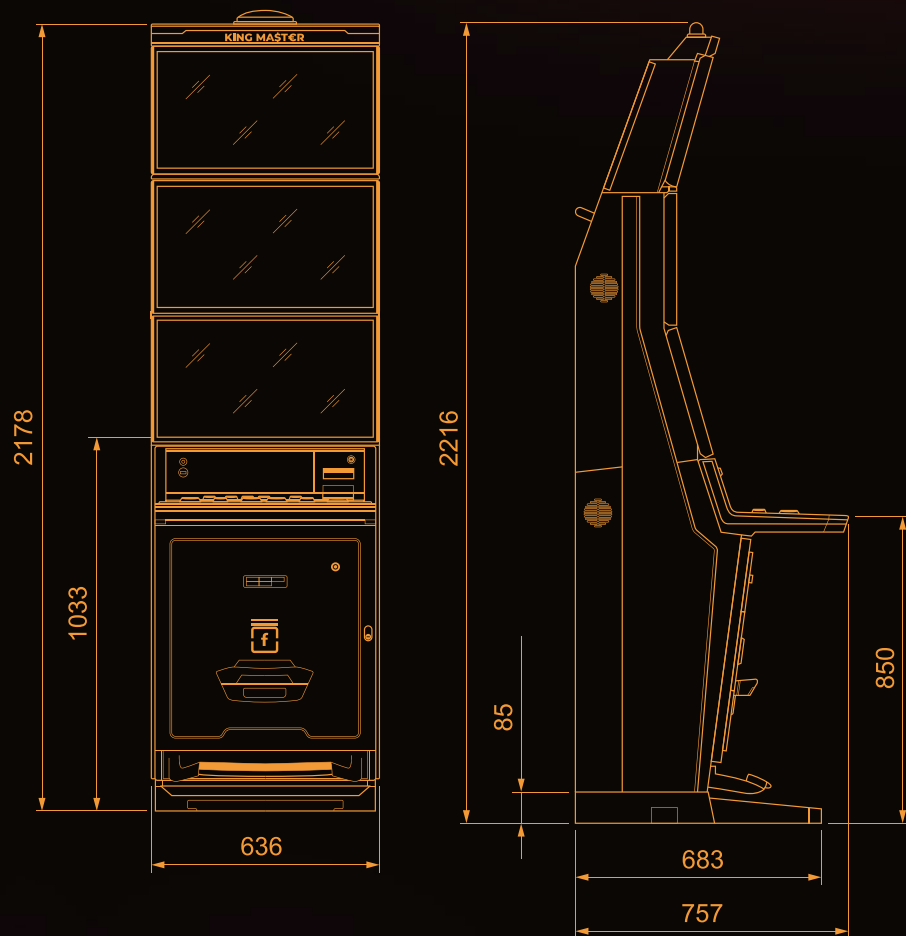

Crystal Hot 80

RTP: **96.58%**
 Reels & Rows: **5x4**
 Volatility: **Low**
 Max Win: **x1000**
 Paylines: **80 Fixed Lines**

Type: KING MASTER (F2SM)

Dimensions with top box without topper: w: 636 mm, h: 1820 mm, h: 1851 mm, d: 757 mm

Dimensions with top box with topper: w: 636 mm, h: 2178 mm, h: 2216 mm, d: 757 mm

Weight: max. 190 kg

Power supply: 230V / 50 Hz / 1.9 A

Electrical protection: fuses on the switch module: 2x 3.15 A, 3 A, 5 A, 2x 10 A