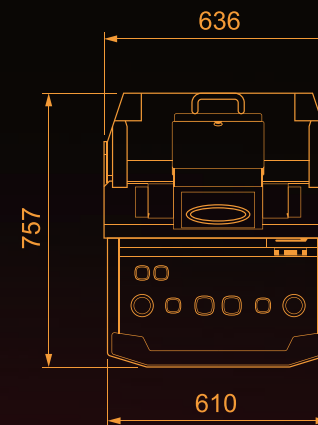

Type: KING MASTER (F2SM)

Dimensions with top box without topper: w: 636 mm, h: 1820 mm, h: 1851 mm, d: 757 mm

Dimensions with top box with topper: w: 636 mm, h: 2178 mm, h: 2216 mm, d: 757 mm

Weight: max. 190 kg

Power supply: 230V / 50 Hz / 1.9 A

Electrical protection: fuses on the switch module: 2x 3.15 A, 3 A, 5 A, 2x 10 A

fuses on the RGB LED stripe controller and power distributor: 2x 5 A, 2x 10 A

Ambient temperature: 10 - 35° C

Ambient humidity: 30 - 80 % (non-condensing)