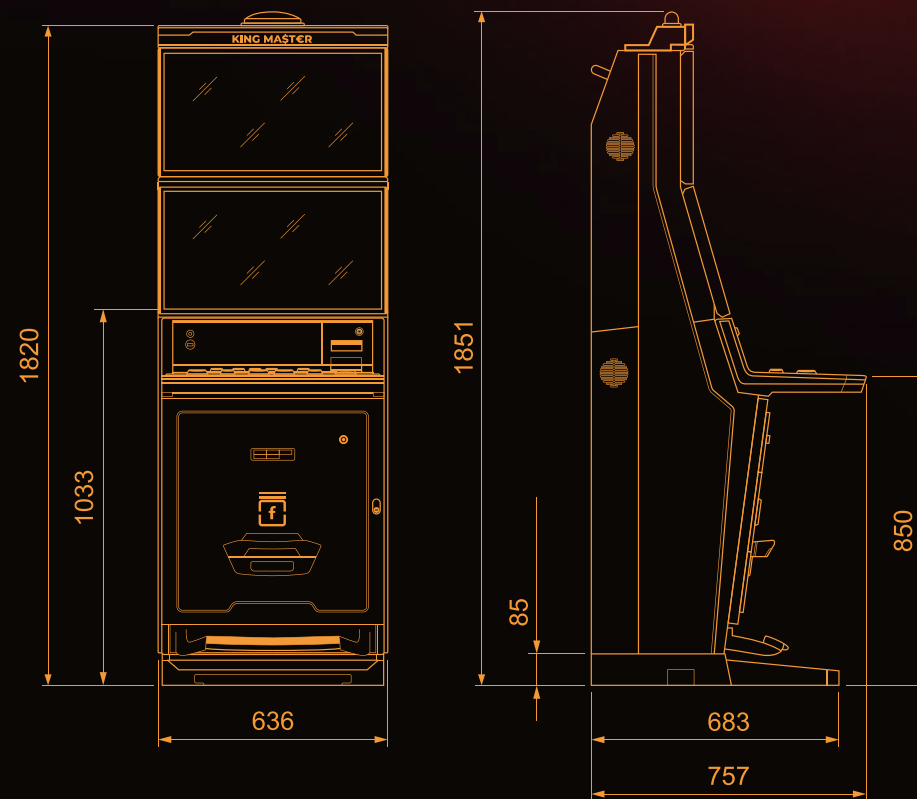

Crystal Hot 80

RTP: **96.58%**
 Reels & Rows: **5x4**
 Volatility: **Low**
 Max Win: **x1000**
 Paylines: **80 Fixed Lines**

Type: KING MASTER (F2SM)

Dimensions with top box without topper: w: 636 mm, h: 1820 mm, h: 1851 mm, d: 757 mm

Dimensions with top box with topper: w: 636 mm, h: 2178 mm, h: 2216 mm, d: 757 mm

Weight: max. 190 kg

Power supply: 230V / 50 Hz / 1.9 A

Electrical protection: fuses on the switch module: 2x 3.15 A, 3 A, 5 A, 2x 10 A